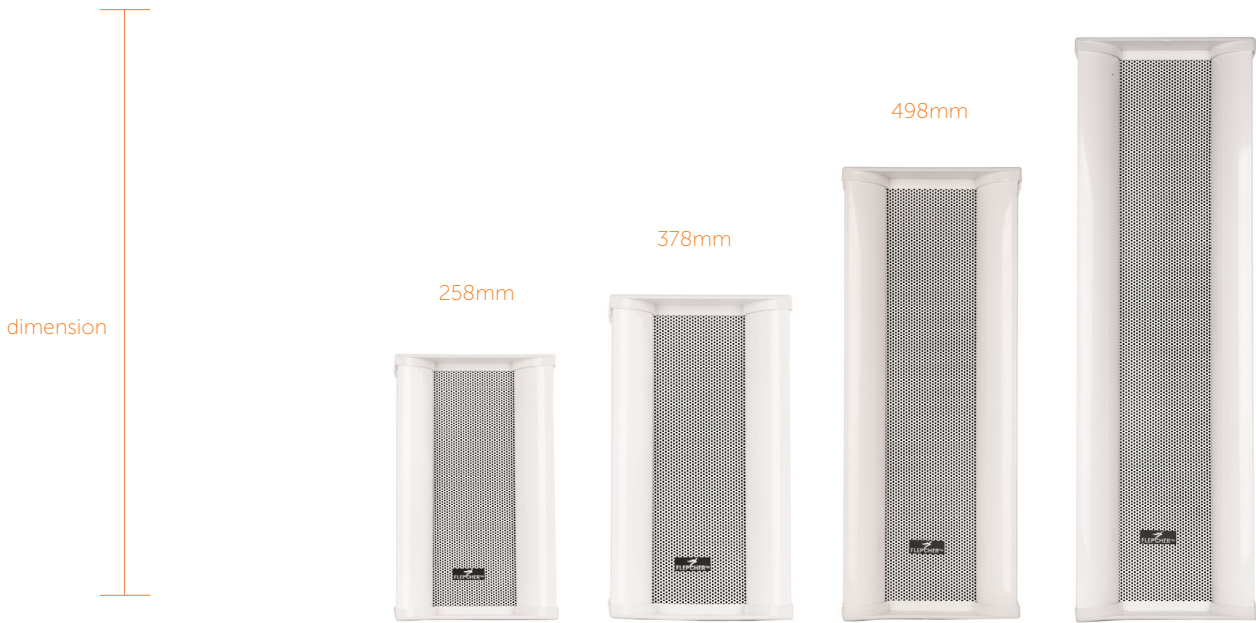

FLP-CL-410 / 420 / 430 / 440

Outdoor Column Speaker

Elegantly designed with superbly acoustic performance, the Flepcher range of column speakers is an excellent choice for all your sound reproduction needs. With above average sound pressure level and efficient frequency response, they are impactful and capable of powering various venues. They are polished off with a sleek white aluminium finish and are suitable for outdoor or indoor usage. For wall mounting, a metallic swivel bracket is included. Additionally, different speaker model comes with different tapping power capabilities.

Specifications

Technical	FLP-CL-410	FLP-CL-420	FLP-CL-430	FLP-CL-440
Rated Power	10W	20W	30W	40W
Frequency Response	140Hz-16kHz	140Hz-16kHz	150Hz-18kHz	160Hz-18kHz
SPL (1W, 1M) dB	90±3dB	92±3dB	93±3dB	95±3dB
Cone Type	Full Range	Full Range	Full Range	Full Range
Impedance	8 Ohm	8 Ohm	8 Ohm	8 Ohm
Tapping Power	10 / 5W	20 / 10W	30 / 15W	40 / 20W
Line Input	100V	100V	100V	100V
Dimension (L X D X H)	258 x 151 x 125mm	378 x 151 x 125mm	498 x 151 x 125mm	618 x 151 x 125mm
IP Rating	IP 44	IP 44	IP 44	IP 44

Physical	Aluminium; White			
Material & Finish	Aluminium; White			
Grille	Powder Coated Iron Mesh			
Speaker	1 X 4 inch	2 X 4 inch	3 X 4 inch	4 X 4 inch
Weight	2.2kg	3.2kg	4.2kg	5kg