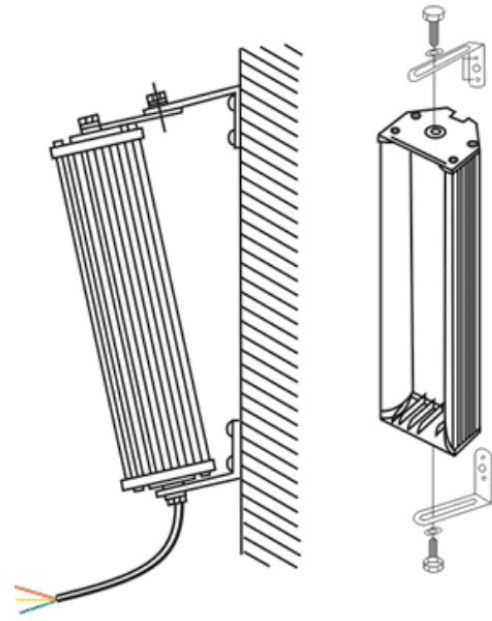

FLP-CL-410 / 420 / 430 / 440

Outdoor Column Speaker

Elegantly designed with superbly acoustic performance, the Flepcher range of column speakers is an excellent choice for all your sound reproduction needs. With above average sound pressure level and efficient frequency response, they are impactful and capable of powering various venues. They are polished off with a sleek white aluminium finish and are suitable for outdoor or indoor usage. For wall mounting, a metallic swivel bracket is included. Additionally, different speaker model comes with different tapping power capabilities.

Specifications

Technical	FLP-CL-410	FLP-CL-420	FLP-CL-430	FLP-CL-440
Rated Power	10W	20W	30W	40W
Frequency Response	140Hz-16kHz	140Hz-16kHz	150Hz-18kHz	160Hz-18kHz
SPL (1W, 1M) dB	90±3dB	92±3dB	93±3dB	95±3dB
Cone Type	Full Range	Full Range	Full Range	Full Range
Impedance	8 Ohm	8 Ohm	8 Ohm	8 Ohm
Tapping Power	10 / 5W	20 / 10W	30 / 15W	40 / 20W
Line Input	100V	100V	100V	100V
Dimension (L X D X H)	258 x 151 x 125mm	378 x 151 x 125mm	498 x 151 x 125mm	618 x 151 x 125mm
IP Rating	IP 44	IP 44	IP 44	IP 44

Physical	Aluminium; White			
Material & Finish	Aluminium; White			
Grille	Powder Coated Iron Mesh			
Speaker	1 X 4 inch	2 X 4 inch	3 X 4 inch	4 X 4 inch
Weight	2.2kg	3.2kg	4.2kg	5kg