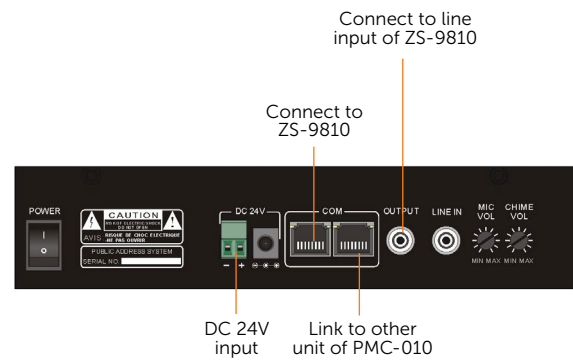

PMC-010

DIGITAL PAGING CONSOLE

- ❑ Worked with ZS-9810
- ❑ Capacity of managing 30 paging selector
- ❑ Maximum remote control distance of up to 1km
- ❑ Microphone volume control
- ❑ RCA line input and output
- ❑ Built-in chime and chime volume control
- ❑ Cascade-able up to 16 units thru RJ45 ports

Product Features

Technical Specifications

Input	MIC: 600Ω, 10mV , Unbalanced LINE: 10kΩ, 775mV, Unbalanced
Output	Balanced
Frequency Response	MIC: 100Hz – 15kHz; Line: 30Hz – 18kHz
S/N Ratio	MIC Input: 60dB; LINE Input: 80dB
Controls	Chime MIC Vol controls, 160 channel selectors, chime button, power switch
Indicators	Power LED, 10 paging channel LEDs
Protection	AC fuse, 0.5A
Power Supply	DC 24V
Power Consumption	10W
Communication Protocol	RS422
Communication Input	RJ45
Communication Speed	4800bps
Weight	1.25kg
Dimension (W x D x H)	220mm x 150mm x 50mm
Material & Finish	Panel: Steel Plate; black Case: Steel Plate; black Side Board: Plastic; black